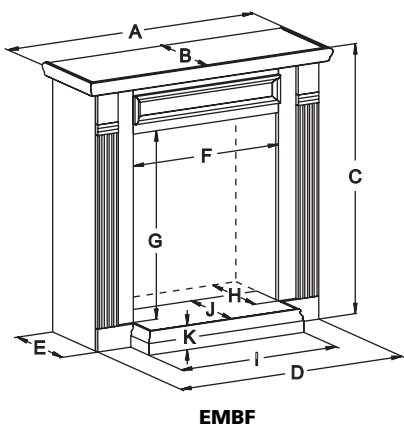

Breckenridge Mantel Specifications

Model	A Top Width	B Top Depth	C Height	D Cabinet Width	E Cabinet Depth	F Opening Width	G Opening Height	H Inside Depth	I Base Width	J Base Depth	K Base Height	L Corner Depth	Fits
EMBF-1S	56 3/4	22 1/4	51 3/8	49	19 1/8	34 1/2	33 3/4	18 1/2	38 1/2	22 1/2	3 1/4		Deluxe 32
EMBF-3S	62 3/4	25 3/4	53 3/8	55	22 5/8	40 1/2	35 3/4	22	44 1/2	22 1/2	3 1/4		Deluxe 36
EMBF-4S	66 3/4	25 3/4	53 3/8	59	22 5/8	44 1/2	35 3/4	22	48 1/2	22 1/2	3 1/4		Deluxe 42
EMBF-5S	56 3/4	27 3/4	56 5/8	49	22 5/8	34 1/2	39	24	38 1/2	22 1/2	3 1/4		Premium/Select 32
EMBF-6S	62 3/4	27 3/4	56 5/8	55	22 5/8	40 1/2	39	24	44 1/2	22 1/2	3 1/4		Premium/Select 36
EMBF-7S	66 3/4	27 3/4	56 5/8	59	22 5/8	44 1/2	39	24	48 1/2	22 1/2	3 1/4		Premium/Select 42
EMBC-1S	63	37 1/4	51 3/8	57 3/4	44 1/2	34 1/2	33 3/4	33 1/2	38 1/2	20 3/4	3 1/4	40	Deluxe 32
EMBC-3S	69	40 1/4	53 3/8	63 3/4	48 3/4	40 1/2	35 3/4	36 1/2	44 1/2	20 3/4	3 1/4	43	Deluxe 36
EMBC-4S	73	42 1/4	53 3/8	67 3/4	51 5/8	44 1/2	35 3/4	38 1/2	48 1/2	20 3/4	3 1/4	45	Deluxe 42
EMBC-5S	66 3/8	40 3/4	56 5/8	61 1/4	47	34 1/2	39	37	38 1/2	20 3/4	3 1/4	43 5/8	Premium/Select 32
EMBC-6S	72 3/8	43 3/4	56 5/8	67 1/4	51 1/4	40 1/2	39	40	44 1/2	20 3/4	3 1/4	46 5/8	Premium/Select 36
EMBC-7S	76 3/8	45 3/4	56 5/8	71 1/4	54 1/8	44 1/2	39	42	48 1/2	20 3/4	3 1/4	48 5/8	Premium/Select 42

Mantels available in cherry, dark oak, oak, white, unfinished hardwood, and unfinished oak.

Vent-Free appliances may be installed in an aftermarket (mobile) home where not prohibited by state or local codes. The approval (G1-0504-90B) has been granted subject to the installation in compliance with CMR 248, 527 CMR 30, Massachusetts State Plumbing Code and/or the Massachusetts Fuel Gas Code.

Empire Comfort Systems is committed to continuous product improvement; specifications are subject to change without notice. Flame size, shape, and color will vary from photos. Our mantels feature natural veneers and hand-rubbed finishes - wood grain and color will vary. Adjust light levels and use "natural light" incandescent bulbs to enhance the dramatic look for your wooden mantel.

Member of the following industry associations:

This appliance is design-certified to the ANSI standard by:

Empire Comfort Systems, Inc. • 918 Freeburg Ave. • Belleville, IL 62220-2623
618-233-7420 • FAX 618-233-7097
E-mail: info@empirecomfort.com

WMH-545 Rev.A 1/08