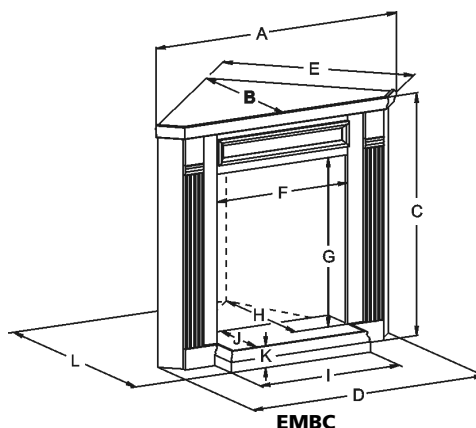

Breckenridge Mantel Specifications

Model	A Top Width	B Top Depth	C Height	D Cabinet Width	E Cabinet Depth	F Opening Width	G Opening Height	H Inside Depth	I Base Width	J Base Depth	K Base Height	L Corner Depth	Fits
EMBF-1S	56 3/4	22 1/4	51 3/8	49	19 1/8	34 1/2	33 3/4	18 1/2	38 1/2	22 1/2	3 1/4		Deluxe 32
EMBF-3S	62 3/4	25 3/4	53 3/8	55	22 5/8	40 1/2	35 3/4	22	44 1/2	22 1/2	3 1/4		Deluxe 36
EMBF-4S	66 3/4	25 3/4	53 3/8	59	22 5/8	44 1/2	35 3/4	22	48 1/2	22 1/2	3 1/4		Deluxe 42
EMBF-5S	56 3/4	27 3/4	56 5/8	49	22 5/8	34 1/2	39	24	38 1/2	22 1/2	3 1/4		Premium/Select 32
EMBF-6S	62 3/4	27 3/4	56 5/8	55	22 5/8	40 1/2	39	24	44 1/2	22 1/2	3 1/4		Premium/Select 36
EMBF-7S	66 3/4	27 3/4	56 5/8	59	22 5/8	44 1/2	39	24	48 1/2	22 1/2	3 1/4		Premium/Select 42
EMBC-1S	63	37 1/4	51 3/8	57 3/4	44 1/2	34 1/2	33 3/4	33 1/2	38 1/2	20 3/4	3 1/4	40	Deluxe 32
EMBC-3S	69	40 1/4	53 3/8	63 3/4	48 3/4	40 1/2	35 3/4	36 1/2	44 1/2	20 3/4	3 1/4	43	Deluxe 36
EMBC-4S	73	42 1/4	53 3/8	67 3/4	51 5/8	44 1/2	35 3/4	38 1/2	48 1/2	20 3/4	3 1/4	45	Deluxe 42
EMBC-5S	66 3/8	40 3/4	56 5/8	61 1/4	47	34 1/2	39	37	38 1/2	20 3/4	3 1/4	43 5/8	Premium/Select 32
EMBC-6S	72 3/8	43 3/4	56 5/8	67 1/4	51 1/4	40 1/2	39	40	44 1/2	20 3/4	3 1/4	46 5/8	Premium/Select 36
EMBC-7S	76 3/8	45 3/4	56 5/8	71 1/4	54 1/8	44 1/2	39	42	48 1/2	20 3/4	3 1/4	48 5/8	Premium/Select 42

Mantels available in cherry, dark oak, oak, white, unfinished hardwood, and unfinished oak.

Vent-Free appliances may be installed in an aftermarket (mobile) home where not prohibited by state or local codes. The approval (G1-0504-90B) has been granted subject to the installation in compliance with CMR 248, 527 CMR 30, Massachusetts State Plumbing Code and/or the Massachusetts Fuel Gas Code.

Empire Comfort Systems is committed to continuous product improvement; specifications are subject to change without notice. Flame size, shape, and color will vary from photos. Our mantels feature natural veneers and hand-rubbed finishes - wood grain and color will vary. Adjust light levels and use "natural light" incandescent bulbs to enhance the dramatic look for your wooden mantel.

Member of the following industry associations:

This appliance is design-certified to the ANSI standard by:

Empire Comfort Systems, Inc. • 918 Freeburg Ave. • Belleville, IL 62220-2623
618-233-7420 • FAX 618-233-7097
E-mail: info@empirecomfort.com

WMH-545 Rev.A 1/08