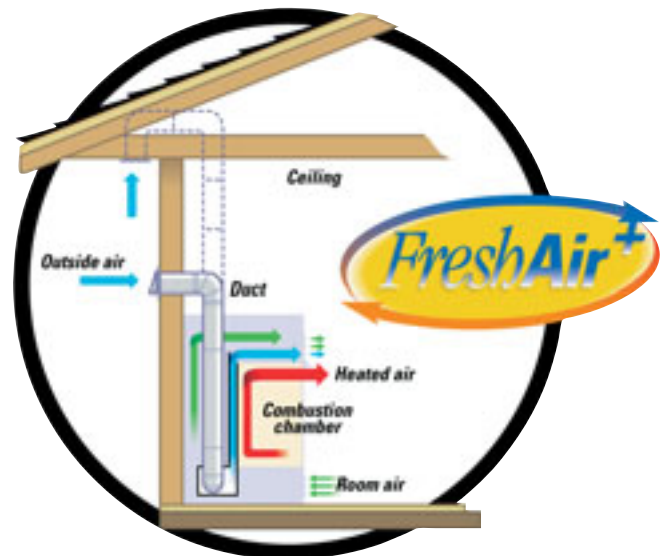

The optional FreshAir+ System, for Deluxe and Premium Fireboxes only, blends warmed air with incoming outside air to continuously freshen your indoor air.