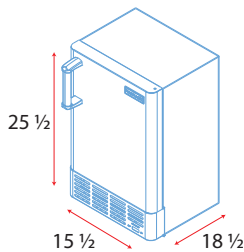

Fire Magic's new Ice Maker is the perfect addition to your outdoor kitchen, eliminating trips inside to replenish your ice supply. Door handle compliments existing Fire Magic doors. Must be installed in an enclosure when used outdoors.

ICE MAKER | PART # 3592