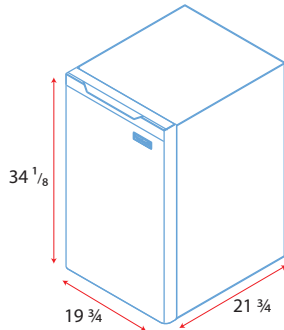

PREMIUM REFRIGERATOR | PART # 3590DR

The Fire Magic Refrigerator compliments any outdoor kitchen while keeping foods at the proper temperature prior to grilling. 4.2 cubic foot. Interior light and, security lock and key. Must be installed in an enclosure when used outdoors.