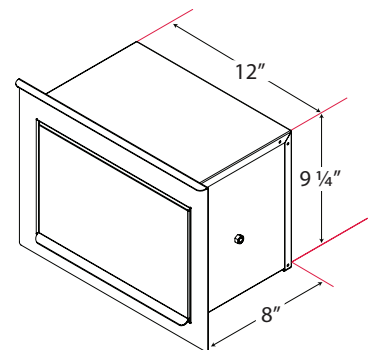

TRASH CONTAINER | PART # 53825-T

CLOSED

OPEN

CUT-OUT SPECS

Eliminate unsightly garbage around your grill with Fire Magic's Built-In Waste Receptacle with trim. Constructed of premium stainless steel with a hands-free foot lever, the door easily slides open to reveal a 10.5 gallon trash can which is included. Must be installed in an enclosure.

PAPER TOWEL HOLDER | PART # 53812

CLOSED

OPEN

CUT-OUT SPECS

The Built-In Paper Towel Holder with trim accepts and protects regular or jumbo rolls. Premium 304 Stainless steel ensures a uniform look for all Fire Magic island products.