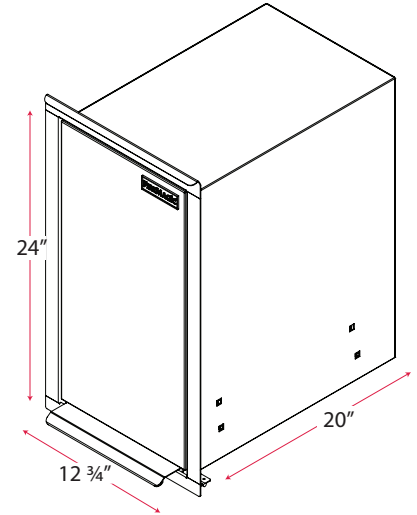

TRASH CONTAINER | PART # 53825-T

CLOSED

OPEN

CUT-OUT SPECS

Eliminate unsightly garbage around your grill with Fire Magic's Built-In Waste Receptacle with trim. Constructed of premium stainless steel with a hands-free foot lever, the door easily slides open to reveal a 10.5 gallon trash can which is included. Must be installed in an enclosure.

PAPER TOWEL HOLDER | PART # 53812

CLOSED

OPEN

CUT-OUT SPECS

The Built-In Paper Towel Holder with trim accepts and protects regular or jumbo rolls. Premium 304 Stainless steel ensures a uniform look for all Fire Magic island products.