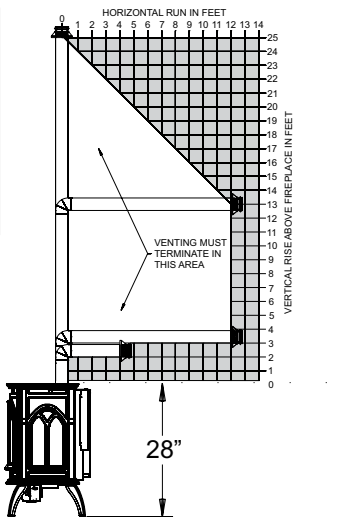

Vent-Free appliances may be installed in an aftermarket (mobile) home where not prohibited by state or local codes. The approval (G1-0504-90B) has been granted subject to the installation in compliance with CMR 248, 527 CMR 30, Massachusetts State Plumbing Code and/or the Massachusetts Fuel Gas Code.

Member of the following industry associations:

This appliance is design-certified to the ANSI standard by:

Empire Comfort Systems Inc. • 918 Freeburg Ave. • Belleville, IL 62220-2623
618-233-7420 • FAX 618-233-7097
E-mail: info@empirecomfort.com
©Empire Comfort Systems, Inc.
ECS-00805 Rev. A 2/09

Photographs represent Empire Comfort Systems products. The actual flame color and pattern may vary due to air movement, location of the product, climate, and amount and quality of insulation.