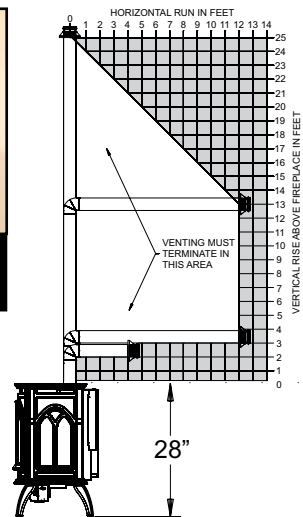

Heritage Premium Gas Stoves and Options

	Porcelain Black	Matte Black	Porcelain Mahogany	Porcelain Sand	Matte Pewter
Direct-Vent	DVP-30-CA30B	DVP-30-CA30F	DVP-30-CA30M	DVP-30-CA30S	DVP-30-CA30W
Vent-Free	VFP-30-CA30B	VFP-30-CA30F	VFP-30-CA30M	VFP-30-CA30S	VFP-30-CA30W

Cast Iron Stove Shelf Kit, Includes Left and Right	
CSK-B	Porcelain Black
CSK-F	Matte Black
CSK-M	Porcelain Mahogany
CSK-S	Porcelain Sand
CSK-W	Matte Pewter
Accessories	
CIB-3	Automatic Blower for Cast Iron Stove
DVKHP-1	Direct Vent Kit for Horizontal Run (See Price List for Vent Kit Details)
DVKVP-1	Direct Vent Kit for Vertical Run (See Price List for Vent Kit Details)
Control Options	
FRBC	Battery Operated Remote Control
FRBTC	Battery Operated Remote Control with Thermostat
FREC	Electric Remote
FWS-1	On/Off Wall Switch
TMV	Wall Thermostat - Reed Switch
TRW	Wall Thermostat - Wireless Remote

Gas Inlet	
Type of Gas (State on Order)	Natural or LP
Iron Pipe Size (N.P.T.)	1/2-inch DVP and 3/8-inch VFP
Ignition System	Standing Pilot/Piezo

Warranty	
All vent-free parts carry a 5-year limited labor warranty.	
All vented parts carry a 3-year limited warranty.	
Note: Empire Comfort Systems is committed to continuous product improvement; specifications are subject to change without notice. Flame size, shape and color will vary from photos.	

Clearances			
Side Wall	6 in.	Adjacent Corner Wall	4 in.
Back Wall	1 in.	Ceiling	36 in.

Vent-Free appliances may be installed in an aftermarket (mobile) home where not prohibited by state or local codes. The approval (G1-0504-90B) has been granted subject to the installation in compliance with CMR 248, 527 CMR 30, Massachusetts State Plumbing Code and/or the Massachusetts Fuel Gas Code.

Member of the following industry associations: