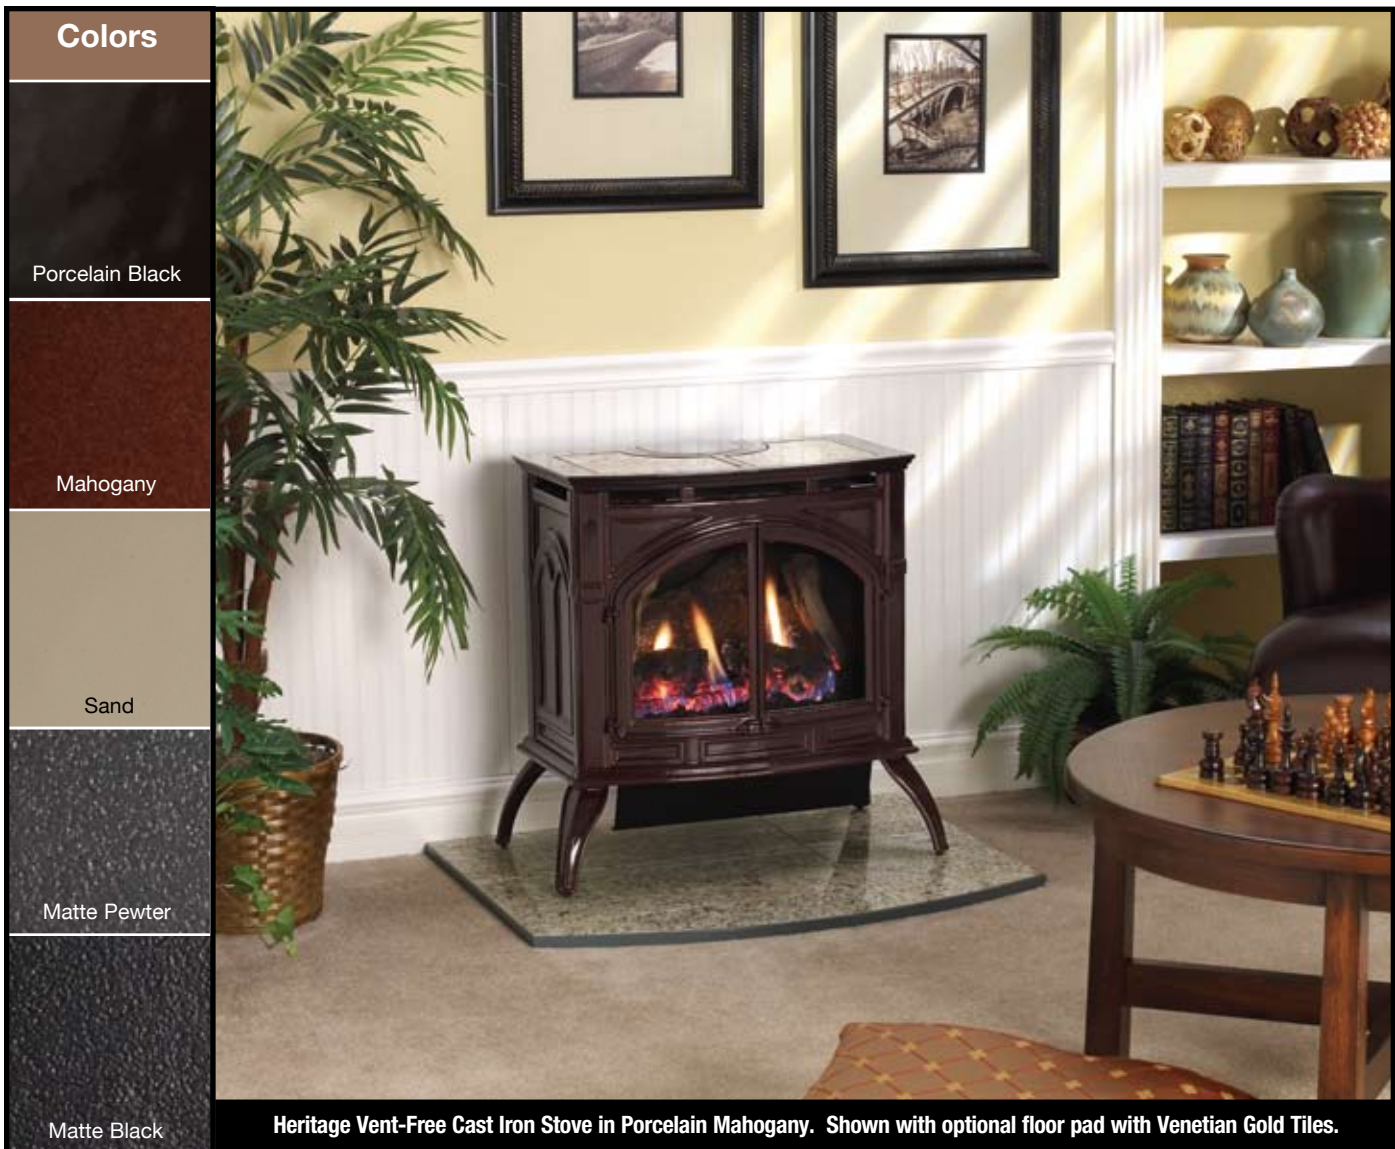

Heritage Vent-Free Cast Iron Stove in Porcelain Mahogany. Shown with optional floor pad with Venetian Gold Tiles.

Heritage Premium Gas Stoves

Bring the warmth and beauty of White Mountain Hearth into your home with a Heritage Series cast iron stove.

Heritage Stoves are available in five finishes – enough choices to suit any décor.

Our contemporary single-arch design features fully operable decorative cast iron doors on durable lift-pin hinges that swing open 180 degrees.

Our traditional stove finishes – matte black, porcelain black, and porcelain sand – are joined by our new porcelain mahogany (with light and dark accents) and our oh-so-contemporary matte pewter paint.

Each of our porcelain finishes starts with a hand-applied pigment and glass mixture that's oven fired to 1,500 degrees Fahrenheit to produce a rich durable coating that both softens and highlights edges. Our porcelain finishes capture and reflect room light for exceptional visual interest.

Our matte finishes, in pewter or black, show off every exquisitely intricate line and edge of the Heritage Stove casting, from the geometric crosshatch detail to the raised ribs along the classically curved legs.

The optional side shelf sets, available in every stove color, install in seconds to create an old-world look for your Heritage stove.

Floor pads are available, but not required. The Heritage Stove may be placed directly on carpet or tile.

The unique burner system, designed specifically to fit the Heritage stove, features precision-port technology to produce vibrant flames. The all-new ceramic material burner glows just like an actual ember bed. Topped off with the hand-painted six-piece all-new ceramic log set, the effect is as realistic as a gas-fired hearth system gets and guaranteed to keep you and your guests mesmerized for hours.