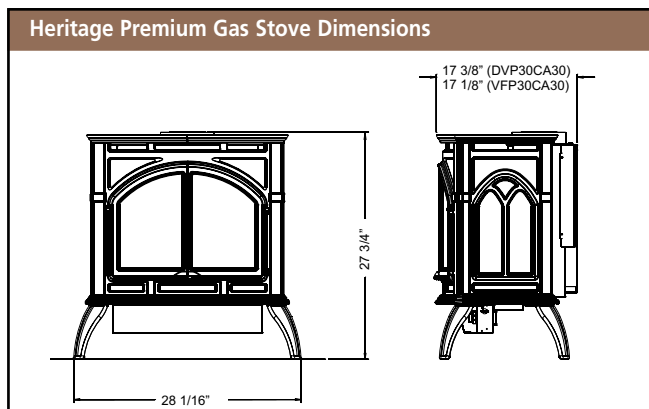

Heritage Premium Gas Stoves and Options

	Porcelain Black	Matte Black	Porcelain Mahogany	Porcelain Sand	Matte Pewter
Direct-Vent	DVP-30-CA30B	DVP-30-CA30F	DVP-30-CA30M	DVP-30-CA30S	DVP-30-CA30W
Vent-Free	VFP-30-CA30B	VFP-30-CA30F	VFP-30-CA30M	VFP-30-CA30S	VFP-30-CA30W

Cast Iron Stove Shelf Kit, Includes Left and Right	
CSK-B	Porcelain Black
CSK-F	Matte Black
CSK-M	Porcelain Mahogany
CSK-S	Porcelain Sand
CSK-W	Matte Pewter
Accessories	
CIB-3	Automatic Blower for Cast Iron Stove
DVKHP-1	Direct Vent Kit for Horizontal Run (See Price List for Vent Kit Details)
DVKVP-1	Direct Vent Kit for Vertical Run (See Price List for Vent Kit Details)
Control Options	
FRBC	Battery Operated Remote Control
FRBTC	Battery Operated Remote Control with Thermostat
FREC	Electric Remote
FWS-1	On/Off Wall Switch
TMV	Wall Thermostat - Reed Switch
TRW	Wall Thermostat - Wireless Remote

Gas Inlet	
Type of Gas (State on Order)	Natural or LP
Iron Pipe Size (N.P.T.)	1/2-inch DVP and 3/8-inch VFP
Ignition System	Standing Pilot/Piezo

Warranty	
All vent-free parts carry a 5-year limited labor warranty.	
All vented parts carry a 3-year limited warranty.	
Note: Empire Comfort Systems is committed to continuous product improvement; specifications are subject to change without notice. Flame size, shape and color will vary from photos.	

Clearances			
Side Wall	6 in.	Adjacent Corner Wall	4 in.
Back Wall	1 in.	Ceiling	36 in.