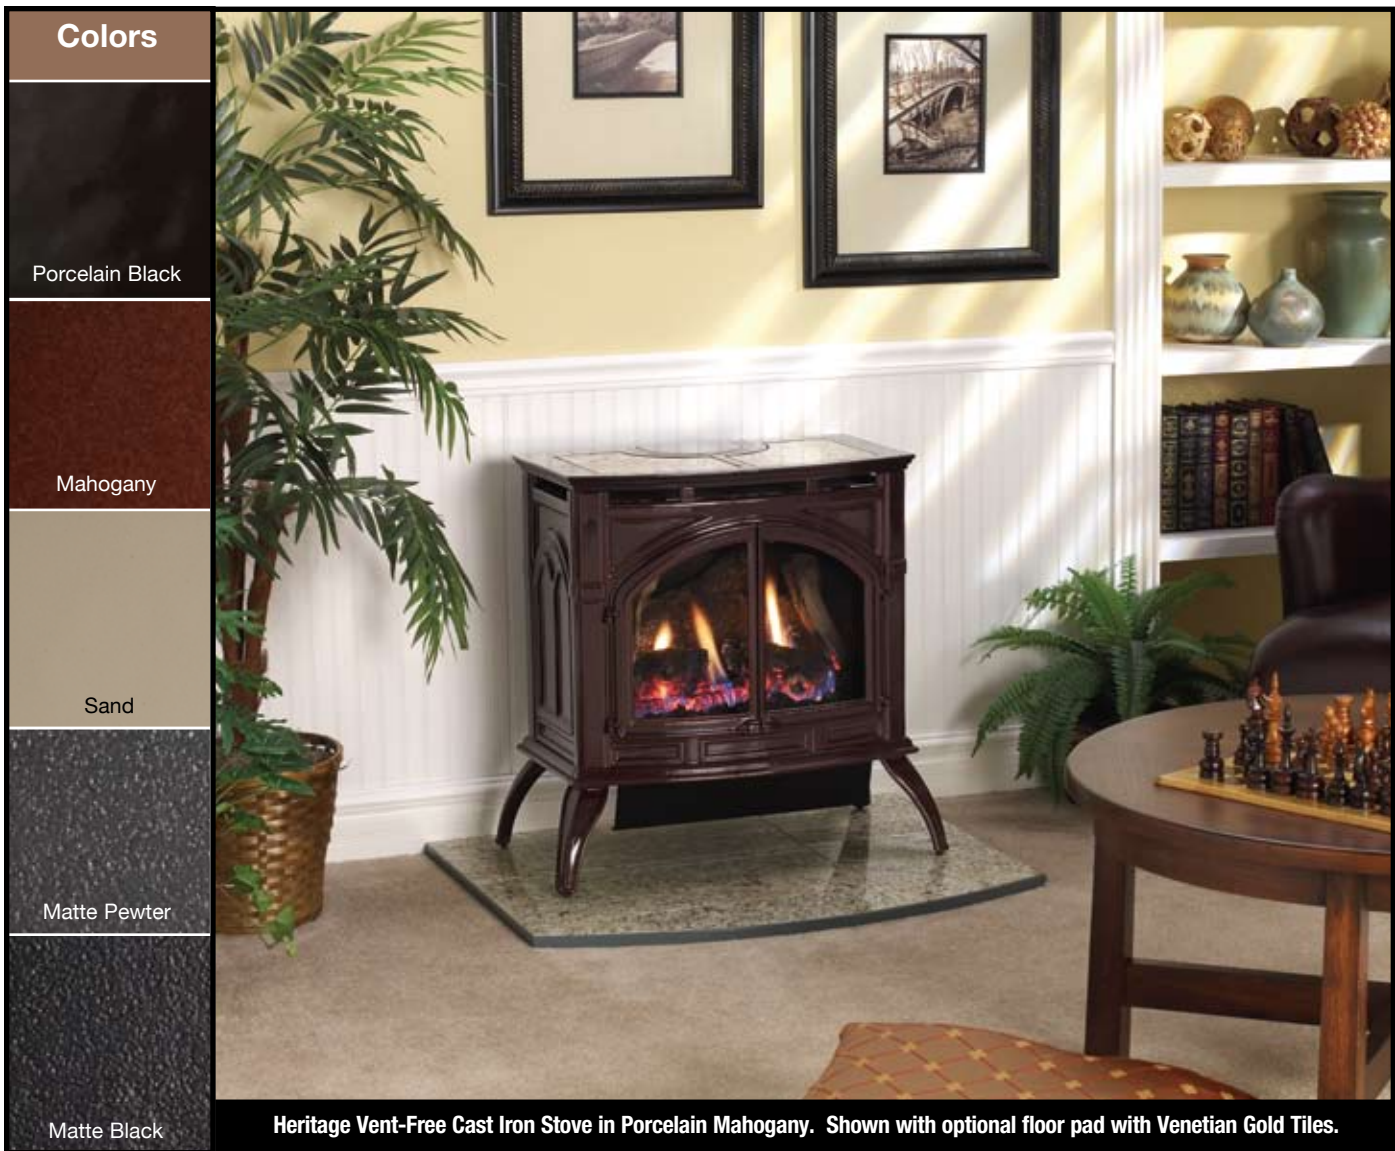

Heritage Vent-Free Cast Iron Stove in Porcelain Mahogany. Shown with optional floor pad with Venetian Gold Tiles.

Heritage Premium Gas Stoves

Bring the warmth and beauty of White Mountain Hearth into your home with a Heritage Series cast iron stove.

Heritage Stoves are available in five finishes – enough choices to suit any décor.

Our contemporary single-arch design features fully operable decorative cast iron doors on durable lift-pin hinges that swing open 180 degrees.

Our traditional stove finishes – matte black, porcelain black, and porcelain sand – are joined by our new porcelain mahogany (with light and dark accents) and our oh-so-contemporary matte pewter paint.

Each of our porcelain finishes starts with a hand-applied pigment and glass mixture that's oven fired to 1,500 degrees Fahrenheit to produce a rich durable coating that both softens and highlights edges. Our porcelain finishes capture and reflect room light for exceptional visual interest.

Our matte finishes, in pewter or black, show off every exquisitely intricate line and edge of the Heritage Stove casting, from the geometric crosshatch detail to the raised ribs along the classically curved legs.

The optional side shelf sets, available in every stove color, install in seconds to create an old-world look for your Heritage stove.

Floor pads are available, but not required. The Heritage Stove may be placed directly on carpet or tile.

The unique burner system, designed specifically to fit the Heritage stove, features precision-port technology to produce vibrant flames. The all-new ceramic material burner glows just like an actual ember bed. Topped off with the hand-painted six-piece all-new ceramic log set, the effect is as realistic as a gas-fired hearth system gets and guaranteed to keep you and your guests mesmerized for hours.