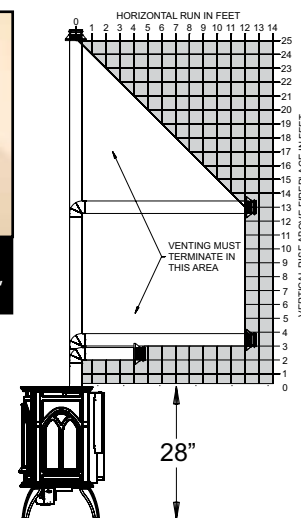

Vent-Free appliances may be installed in an aftermarket (mobile) home where not prohibited by state or local codes. The approval (G1-0504-90B) has been granted subject to the installation in compliance with CMR 248, 527 CMR 30, Massachusetts State Plumbing Code and/or the Massachusetts Fuel Gas Code.

Member of the following industry associations:

This appliance is design-certified to the ANSI standard by:

Empire Comfort Systems Inc. • 918 Freeburg Ave. • Belleville, IL 62220-2623
618-233-7420 • FAX 618-233-7097
E-mail: info@empirecomfort.com
©Empire Comfort Systems, Inc.
ECS-00805 Rev. A 2/09

Photographs represent Empire Comfort Systems products. The actual flame color and pattern may vary due to air movement, location of the product, climate, and amount and quality of insulation.