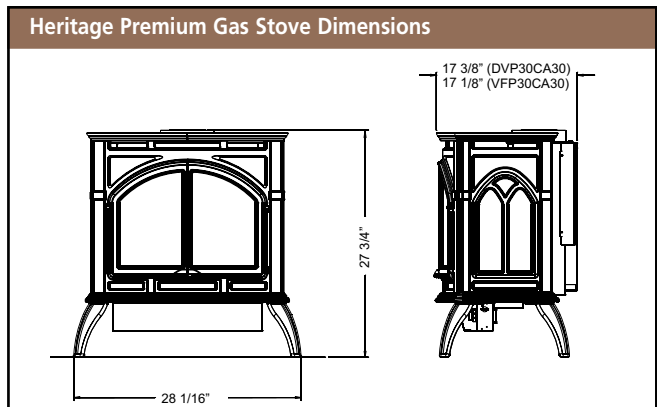

Heritage Premium Gas Stoves and Options

	Porcelain Black	Matte Black	Porcelain Mahogany	Porcelain Sand	Matte Pewter
Direct-Vent	DVP-30-CA30B	DVP-30-CA30F	DVP-30-CA30M	DVP-30-CA30S	DVP-30-CA30W
Vent-Free	VFP-30-CA30B	VFP-30-CA30F	VFP-30-CA30M	VFP-30-CA30S	VFP-30-CA30W

Cast Iron Stove Shelf Kit, Includes Left and Right	
CSK-B	Porcelain Black
CSK-F	Matte Black
CSK-M	Porcelain Mahogany
CSK-S	Porcelain Sand
CSK-W	Matte Pewter
Accessories	
CIB-3	Automatic Blower for Cast Iron Stove
DVKHP-1	Direct Vent Kit for Horizontal Run (See Price List for Vent Kit Details)
DVKVP-1	Direct Vent Kit for Vertical Run (See Price List for Vent Kit Details)
Control Options	
FRBC	Battery Operated Remote Control
FRBTC	Battery Operated Remote Control with Thermostat
FREC	Electric Remote
FWS-1	On/Off Wall Switch
TMV	Wall Thermostat - Reed Switch
TRW	Wall Thermostat - Wireless Remote

Gas Inlet	
Type of Gas (State on Order)	Natural or LP
Iron Pipe Size (N.P.T.)	1/2-inch DVP and 3/8-inch VFP
Ignition System	Standing Pilot/Piezo

Warranty	
<i>All vent-free parts carry a 5-year limited labor warranty.</i>	
<i>All vented parts carry a 3-year limited warranty.</i>	
Note: Empire Comfort Systems is committed to continuous product improvement; specifications are subject to change without notice. Flame size, shape and color will vary from photos.	

Clearances			
Side Wall	6 in.	Adjacent Corner Wall	4 in.
Back Wall	1 in.	Ceiling	36 in.