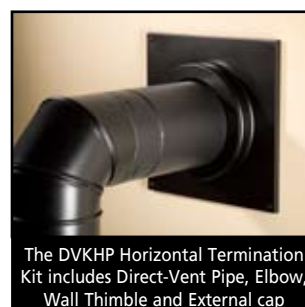

Heritage Premium Gas Stoves and Options

	Porcelain Black	Matte Black	Porcelain Mahogany	Porcelain Sand	Matte Pewter
Direct-Vent	DVP-30-CA30B	DVP-30-CA30F	DVP-30-CA30M	DVP-30-CA30S	DVP-30-CA30W
Vent-Free	VFP-30-CA30B	VFP-30-CA30F	VFP-30-CA30M	VFP-30-CA30S	VFP-30-CA30W

Cast Iron Stove Shelf Kit, Includes Left and Right	
CSK-B	Porcelain Black
CSK-F	Matte Black
CSK-M	Porcelain Mahogany
CSK-S	Porcelain Sand
CSK-W	Matte Pewter
Accessories	
CIB-3	Automatic Blower for Cast Iron Stove
DVKHP-1	Direct Vent Kit for Horizontal Run (See Price List for Vent Kit Details)
DVKVP-1	Direct Vent Kit for Vertical Run (See Price List for Vent Kit Details)
Control Options	
FRBC	Battery Operated Remote Control
FRBTC	Battery Operated Remote Control with Thermostat
FREC	Electric Remote
FWS-1	On/Off Wall Switch
TMV	Wall Thermostat - Reed Switch
TRW	Wall Thermostat - Wireless Remote

Gas Inlet	
Type of Gas (State on Order)	Natural or LP
Iron Pipe Size (N.P.T.)	1/2-inch DVP and 3/8-inch VFP
Ignition System	Standing Pilot/Piezo

Warranty	
All vent-free parts carry a 5-year limited labor warranty.	
All vented parts carry a 3-year limited warranty.	
Note: Empire Comfort Systems is committed to continuous product improvement; specifications are subject to change without notice. Flame size, shape and color will vary from photos.	

Clearances			
Side Wall	6 in.	Adjacent Corner Wall	4 in.
Back Wall	1 in.	Ceiling	36 in.

Vent-Free appliances may be installed in an aftermarket (mobile) home where not prohibited by state or local codes. The approval (G1-0504-90B) has been granted subject to the installation in compliance with CMR 248, 527 CMR 30, Massachusetts State Plumbing Code and/or the Massachusetts Fuel Gas Code.

Member of the following industry associations: