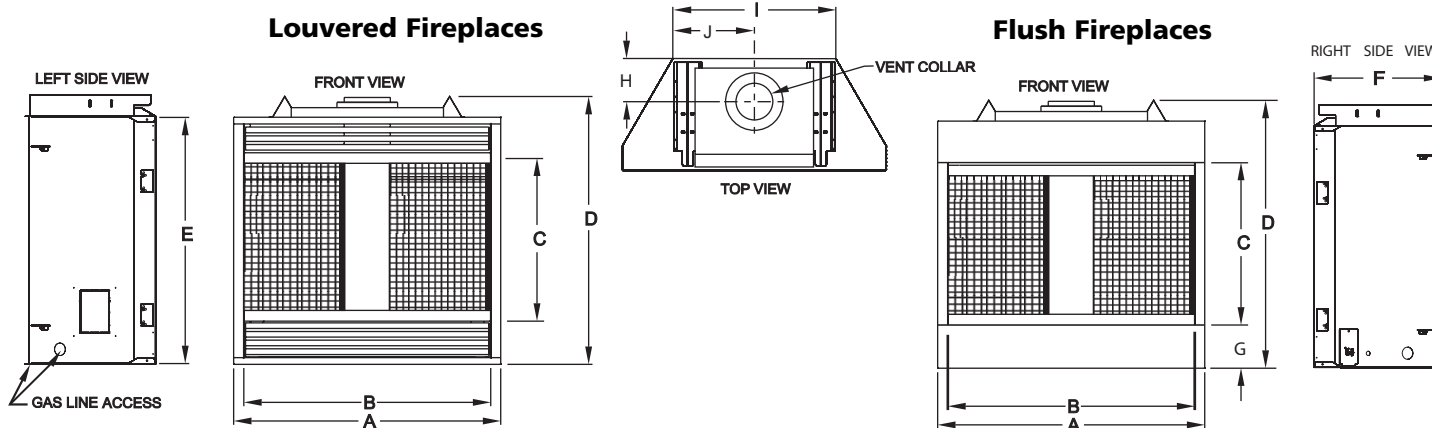

Keystone Fireplace Specifications

Model	A	B	C	D	E	F	G	H	I	J	Max Weight (lb)	Input Btu	Vent Size (inches)
Keystone 34	37	34	22 7/8	35 5/8	32 3/4	14 7/8	6 3/8	5 7/8	24 1/2	12 1/4	110	21,000	4
Keystone 36	39	36	24 7/8	37 5/8	34 3/4	18 3/8	6 3/8	8 3/8	22 1/2	11 1/4	121	25,000	6
Keystone 42	43	40	24 7/8	37 5/8	34 3/4	18 3/8	6 3/8	6 3/8	26 1/2	13 1/4	134	30,000	6

Fireplace Specification Dimensions are in inches

Keystone Fireplace Framing Dimensions

Model	Framing Width	Framing Height	Framing Depth
Keystone 34	37 3/8	35 3/4	14 1/2
Keystone 36	39 3/8	37 3/4	18
Keystone 42	43 3/8	37 3/4	18

All Framing Dimensions are in inches

Keystone Mantels – See Profile Mantels and Mantelshelves

For most installations, this B-vent fireplace will be framed in behind a wall or in a chase.

Gas Inlet		Warranty
Type of Gas (State on Order)	Natural or LP	All parts carry a 3-year limited warranty.
Iron Pipe Size (N.P.T.)	3/8 inch	
Ignition System	Standing Pilot/Piezo	

Empire Comfort Systems is committed to continuous product improvement; specifications are subject to change without notice. Flame size, shape, and color will vary from photos. Our mantels feature natural veneers and hand-rubbed finishes - wood grain and color will vary. Adjust light levels and use "natural light" incandescent bulbs to enhance the dramatic look for your wooden mantel.

Member of the following industry associations:

This appliance is design-certified to the ANSI standard by:

Empire Comfort Systems, Inc. • 918 Freeburg Ave. • Belleville, IL 62222-0529
618-233-7420 • FAX 618-233-7097
E-mail: info@empirecomfort.com

WMH-702 Rev A. 3/08