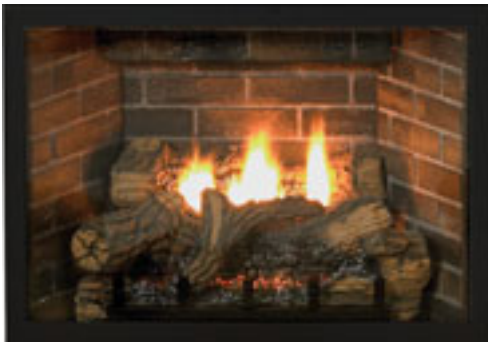

Decorative Frames

Decorative Frame Rectangle with hinge mounting points