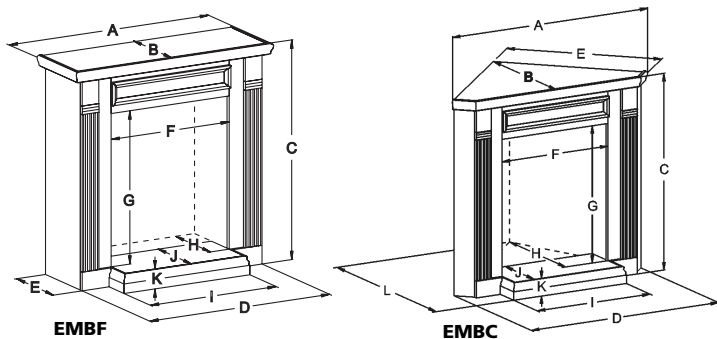

Warranty for All Models

All parts carry a 3-year limited warranty.

Note: Empire Comfort Systems is committed to continuous product improvement; specifications are subject to change without notice. Flame size, shape, and color will vary from photos. Our mantels feature natural veneers and hand-rubbed finishes - wood grain and color will vary. Adjust light levels and use "natural light" incandescent bulbs to enhance the dramatic look for your wooden mantel.

Gas Inlet for All Models

Type of Gas (State on Order) Natural or LP

Iron Pipe Size (N.P.T.) 1/2 inch

Installation and Safety for All Models

Refer to your Owner's Manual for complete installation and safety information.

Empire Comfort Systems Inc., has manufactured safe, reliable heating systems for more than 75 years. We take pride in our reputation for quality products, backed by the best sales, service, and distribution network in this industry. The Tahoe, by White Mountain Hearth, combines our proven technologies with exceptional artistry and craftsmanship to add beauty and warmth to any home.

Member of the following industry associations:

This appliance is design-certified to the ANSI standard by:

Empire Comfort Systems, Inc. • 918 Freeburg Ave. • Belleville, IL 62220-2623
618-233-7420 • 800-851-3153 • FAX 618-233-7097 • 800-443-8648
E-mail: info@empirecomfort.com

WMH-641 Rev. B 5/08

The ECS, Empire Comfort Systems and White Mountain Hearth names and logos are registered U.S. trademarks.