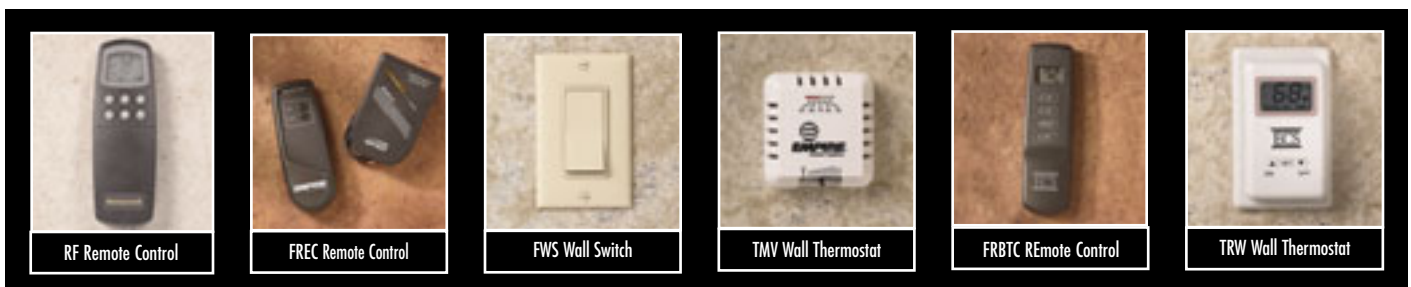

Outer Frames and Bottom Trim

Our metal three-piece outer frames let you transition from your fireplace to any adjoining surface – wooden mantel, tile, stone, or any noncombustible material. Choose from steel frames – with traditional crisp lines – or our new extruded aluminum frames – with a profile that combines gentle concaves with flat surfaces. Each is available in matte black, hammered pewter, polished brass, and stainless steel finish.

Our new bottom trim completes the fourth side of the color frame.

Extruded Aluminum Frames